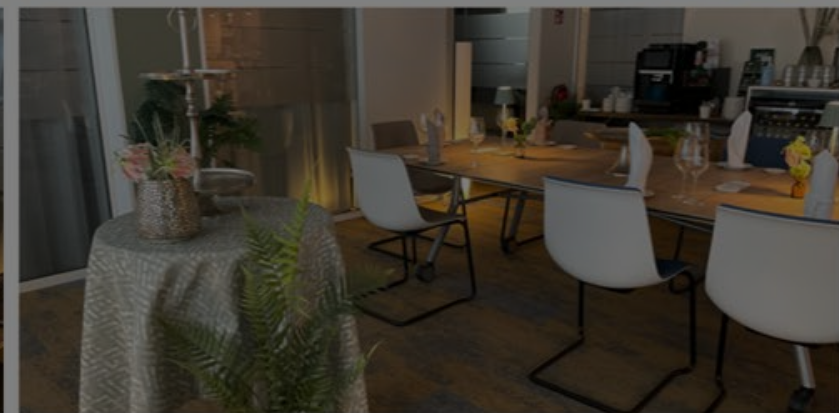

FINE DINING POP-UP

EXKLUSIVE DINNER