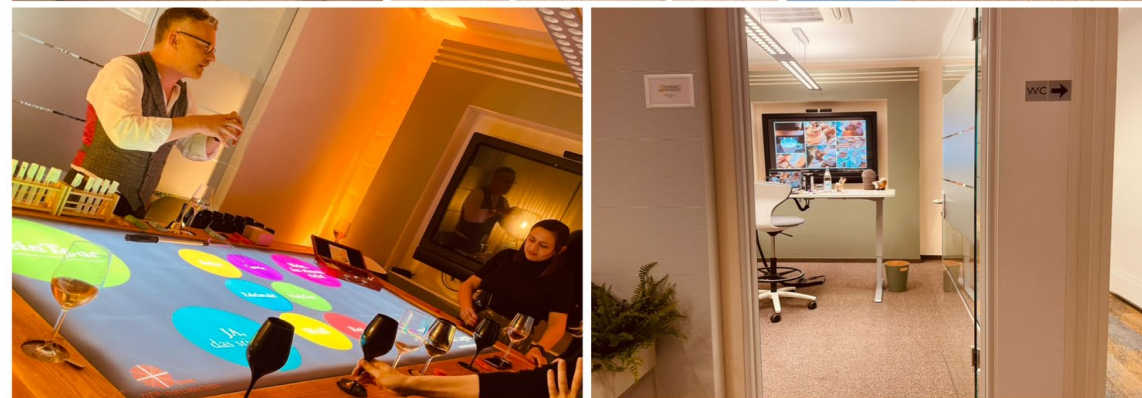

6

CIRCLE OF CHAIRS / STUHLKREIS

8

LOUNGE

4

BASIC TECHNIQUE / BASISSTECHNIK

- 75" SCREEN / 75" BILDSCHIRM
- NEULAND FLIPCHART „TO MOVE“
- WORKSHOP CASE, SMALL / MODERATORENKOFFER, KLEIN

PASTURE / WEIDE

PASTURE / WEIDE

APPROX. 25 SQM / CA. 25 QM

SEATING OPTIONS / BESTUHLUNGSVARIANTEN

CONFERENCE STYLE / BLOCK	14
HORSESHOE / U- FORM	9
THEATRE STYLE / THEATER BESTUHLUNG	14
OFFICE & LOUNGE	8
DINNER / DINNER	8
BACKOFFICE (GA) / BACKOFFICE (HV)	9
STUDIO FOR INTERVIEWS / INTERVIEW-STUDIO	4
CIRCLE OF CHAIRS / STUHLKREIS	14