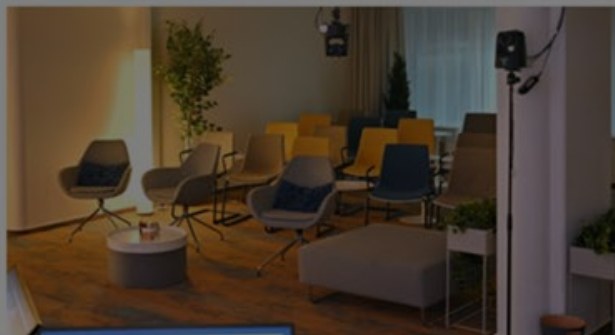

ANALOG, HYBRID OR DIGITAL ANALOG, HYBRID ODER DIGITAL

the burrow
UNSERE LOCATION FÜR ANALOG
HYBRIDE UND DIGITALE EVENTS