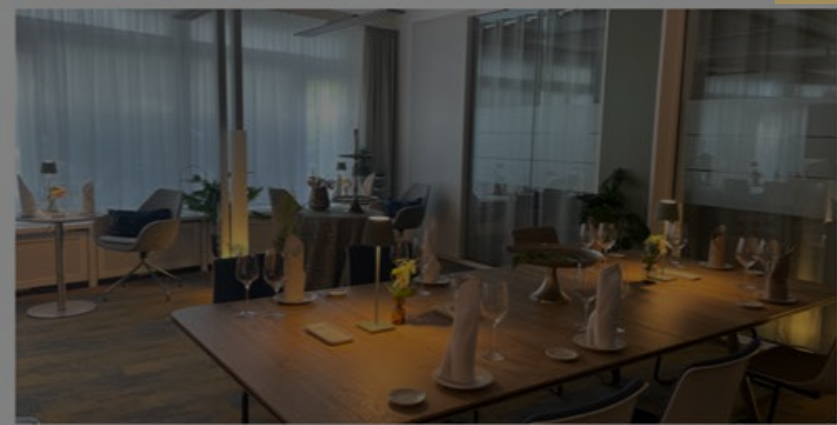

FINE DINING POP-UP

EXKLUSIVE DINNER